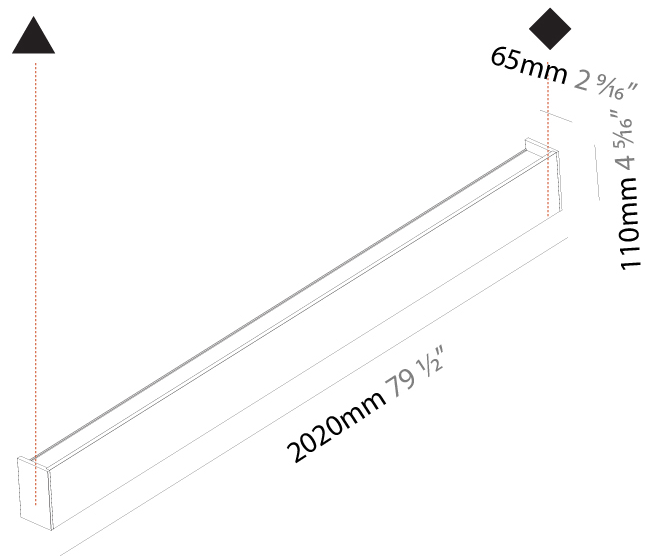

GENERAL

Series: Never Ending
Brand: Prolicht
Division: Architectural
Mounting Type: Surface
Mounting Location: Wall
Subcategory: Profile

PHYSICAL

Shape: Rectangle
Length (mm): 2020
Length (in): 79 1/2
Height (mm): 110
Depth (mm): 65
Height (in): 4 5/16
Depth (in): 4 5/16
Light Distribution: Direct / Indirect
Weight (kg): 7.2
Weight (lbs): 15.87
Diffuser: PMMA - Opal
Fixture Finish: ANA / SSR / BKV / CWI / CRY / HAB / MSR / UFT / ITA / RUA / OGR / FTG / MYG / RWR / LOD / PUS / FRO / FUP / KIA / POP / BLS / SPG / MEY / GOH / GUM / CHC / COM / ABZ / JAG / OBR / MOS / ROR
Fixture Material: Extruded Aluminum

ELECTRICAL

Lamp Type: LED (Zhaga Standard)
Input Wattage (W): 35
Total Output Wattage (W): 28 / 25.9 (3500K)
Dimming: Non-Dimming / Phase Dimming (120Vac only) / 0-10V Dimming
Driver Included: Yes
Driver Location: Integrated
Driver Type: Constant Current - 120 / 277Vac
Driver Class: Class 2
Input Voltage (V): 120 - 277
Constant Current (MA): 350 / 875 (3500K)

LED

Color Temperature (°K): 3000 / 3500 / 4000
Max. Delivered Lumen (lm): 2140 / 2215 / 2260
CRI: >80 CRI
Lamp Life (hrs): 50000

OPTICAL

RATINGS AND CERTIFICATIONS

Certified By: Certified for North American Standards
IP rating: IP20

PROJECT
TYPE
SPECIFIER
QUANTITY
DATE