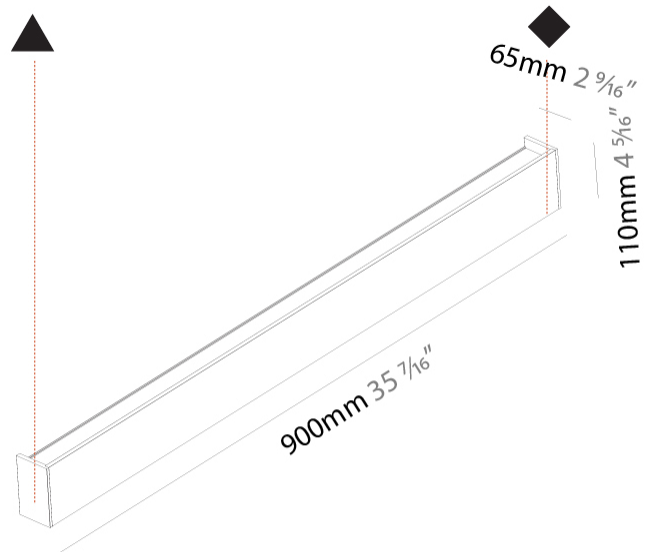

GENERAL

Series: Never Ending
Brand: Prolicht
Division: Architectural
Mounting Type: Surface
Mounting Location: Wall
Subcategory: Profile

PHYSICAL

Shape: Rectangle
Length (mm): 900
Length (in): 35 7/16
Height (mm): 110
Depth (mm): 65
Height (in): 4 5/16
Depth (in): 2 9/16
Light Distribution: Direct / Indirect
Weight (kg): 3.5
Weight (lbs): 7.71
Diffuser: PMMA - Opal
Fixture Finish: ANA / SSR / BKV / CWI / CRY / HAB / MSR / UFT / ITA / RUA / OGR / FTG / MYG / RWR / LOD / PUS / FRO / FUP / KIA / POP / BLS / SPG / MEY / GOH / GUM / CHC / COM / ABZ / JAG / OBR / MOS / ROR
Fixture Material: Extruded Aluminum

ELECTRICAL

Lamp Type: LED (Zhaga Standard)
Input Wattage (W): 15
Total Output Wattage (W): 12 / 11.1 (3500K)
Dimming: Non-Dimming / Phase Dimming (120Vac only) / 0-10V Dimming
Driver Included: Yes
Driver Location: Integrated
Driver Type: Constant Current - 120 / 277Vac
Driver Class: Class 2
Input Voltage (V): 120 - 277
Constant Current (MA): 350 / 375 (3500K)

LED

Color Temperature (°K): 3000 / 3500 / 4000
Max. Delivered Lumen (lm): 920 / 951 / 970
CRI: >80 CRI
Lamp Life (hrs): 50000

OPTICAL

RATINGS AND CERTIFICATIONS

Certified By: Certified for North American Standards
IP rating: IP20

PROJECT
TYPE
SPECIFIER
QUANTITY
DATE