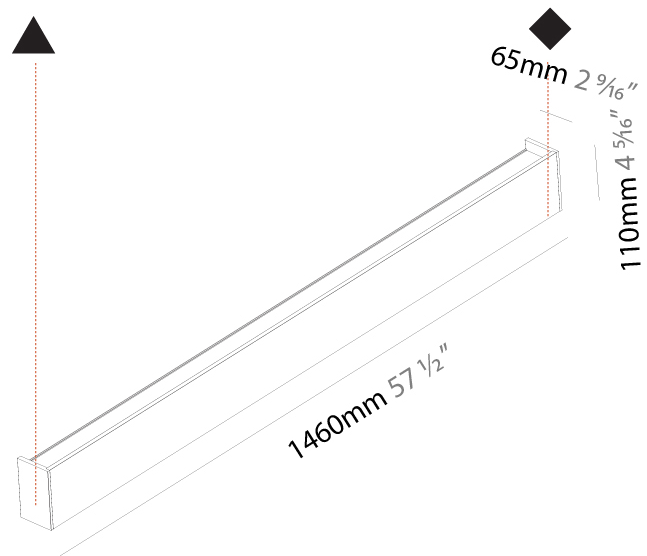

GENERAL

Series: Never Ending
Brand: Prolicht
Division: Architectural
Mounting Type: Surface
Mounting Location: Wall
Subcategory: Profile

PHYSICAL

Shape: Rectangle
Length (mm): 1460
Length (in): 57 ½
Height (mm): 110
Height (in): 4 ⅝
Extension (mm): 65
Extension (in): 2 ⅞
Light Distribution: Direct / Indirect
Weight (kg): 5.3
Weight (lbs): 11.68
Diffuser: PMMA - Opal
Fixture Finish: ANA / SSR / BKV / CWI / CRY / HAB / MSR / UFT / ITA / RUA / OGR / FTG / MYG / RWR / LOD / PUS / FRO / FUP / KIA / POP / BLS / SPG / MEY / GOH / GUM / CHC / COM / ABZ / JAG / OBR / MOS / ROR
Fixture Material: Extruded Aluminum

ELECTRICAL

Lamp Type: LED (Zhaga Standard)
Input Wattage (W): 25
Total Output Wattage (W): 20 / 18.5 (3500K)
Dimming: Non-Dimming / Phase Dimming (120Vac only) / 0-10V Dimming
Driver Included: Yes
Driver Location: Integrated
Driver Type: Constant Current - 120/277Vac
Driver Class: Class 2
Input Voltage (V): 120 - 277
Constant Current (MA): 350 / 625 (3500K)

LED

Color Temperature (°K): 3000 / 3500 / 4000
Max. Delivered Lumen (lm): 1530 / 1578 / 1610
CRI: >80 CRI
Lamp Life (hrs): 50000

OPTICAL

RATINGS AND CERTIFICATIONS

Certified By: Certified for North American Standards
IP rating: IP20

PROJECT
TYPE
SPECIFIER
QUANTITY
DATE